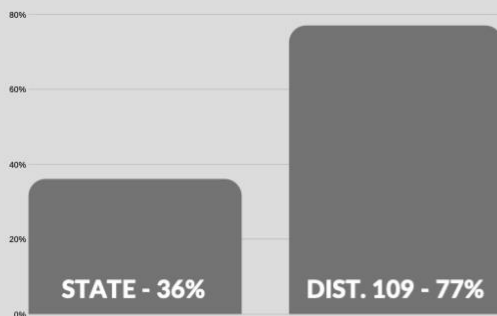

DISTRICT 109 AT A GLANCE

DISTRICT 109 MISSION STATEMENT

Provide innovative educational experiences of the highest quality that engage, inspire and empower each student to excel and contribute to improving the world.

2,815
STUDENTS

K - 8 STUDENT ACHIEVEMENT

Meets/Exceeds State Standards on IAR